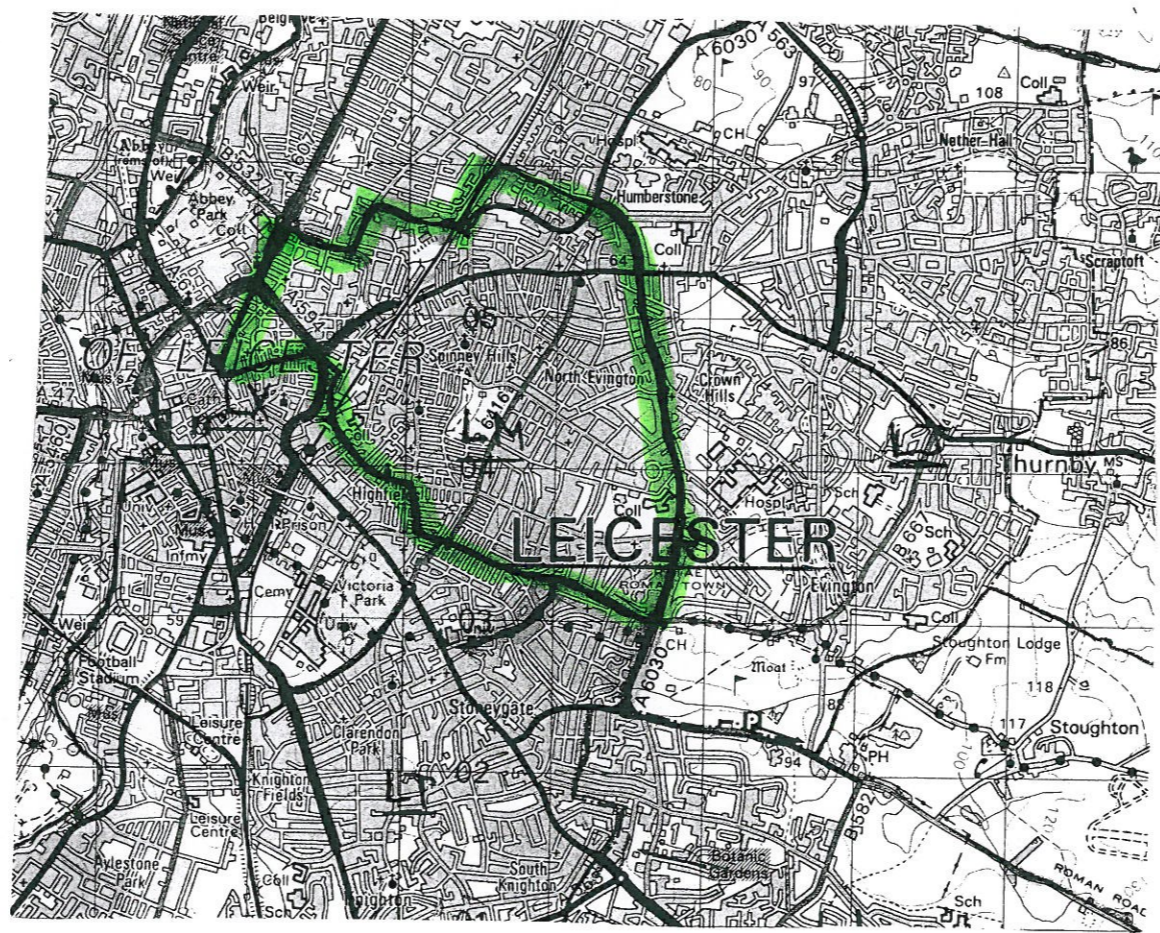

HADFIELD (ST CHARLES BORROMEO)

Concordat cum originali
Ne
Notarius

APCL-EN-LG-FRITH (ST JOHN FISHER & ST THOMAS MORE) WITH TIDESWELL (IMMACULATE HEART OF MARY)

LEICESTER - MERE ROAD (SACRED HEART & ST MARGARET MARY)