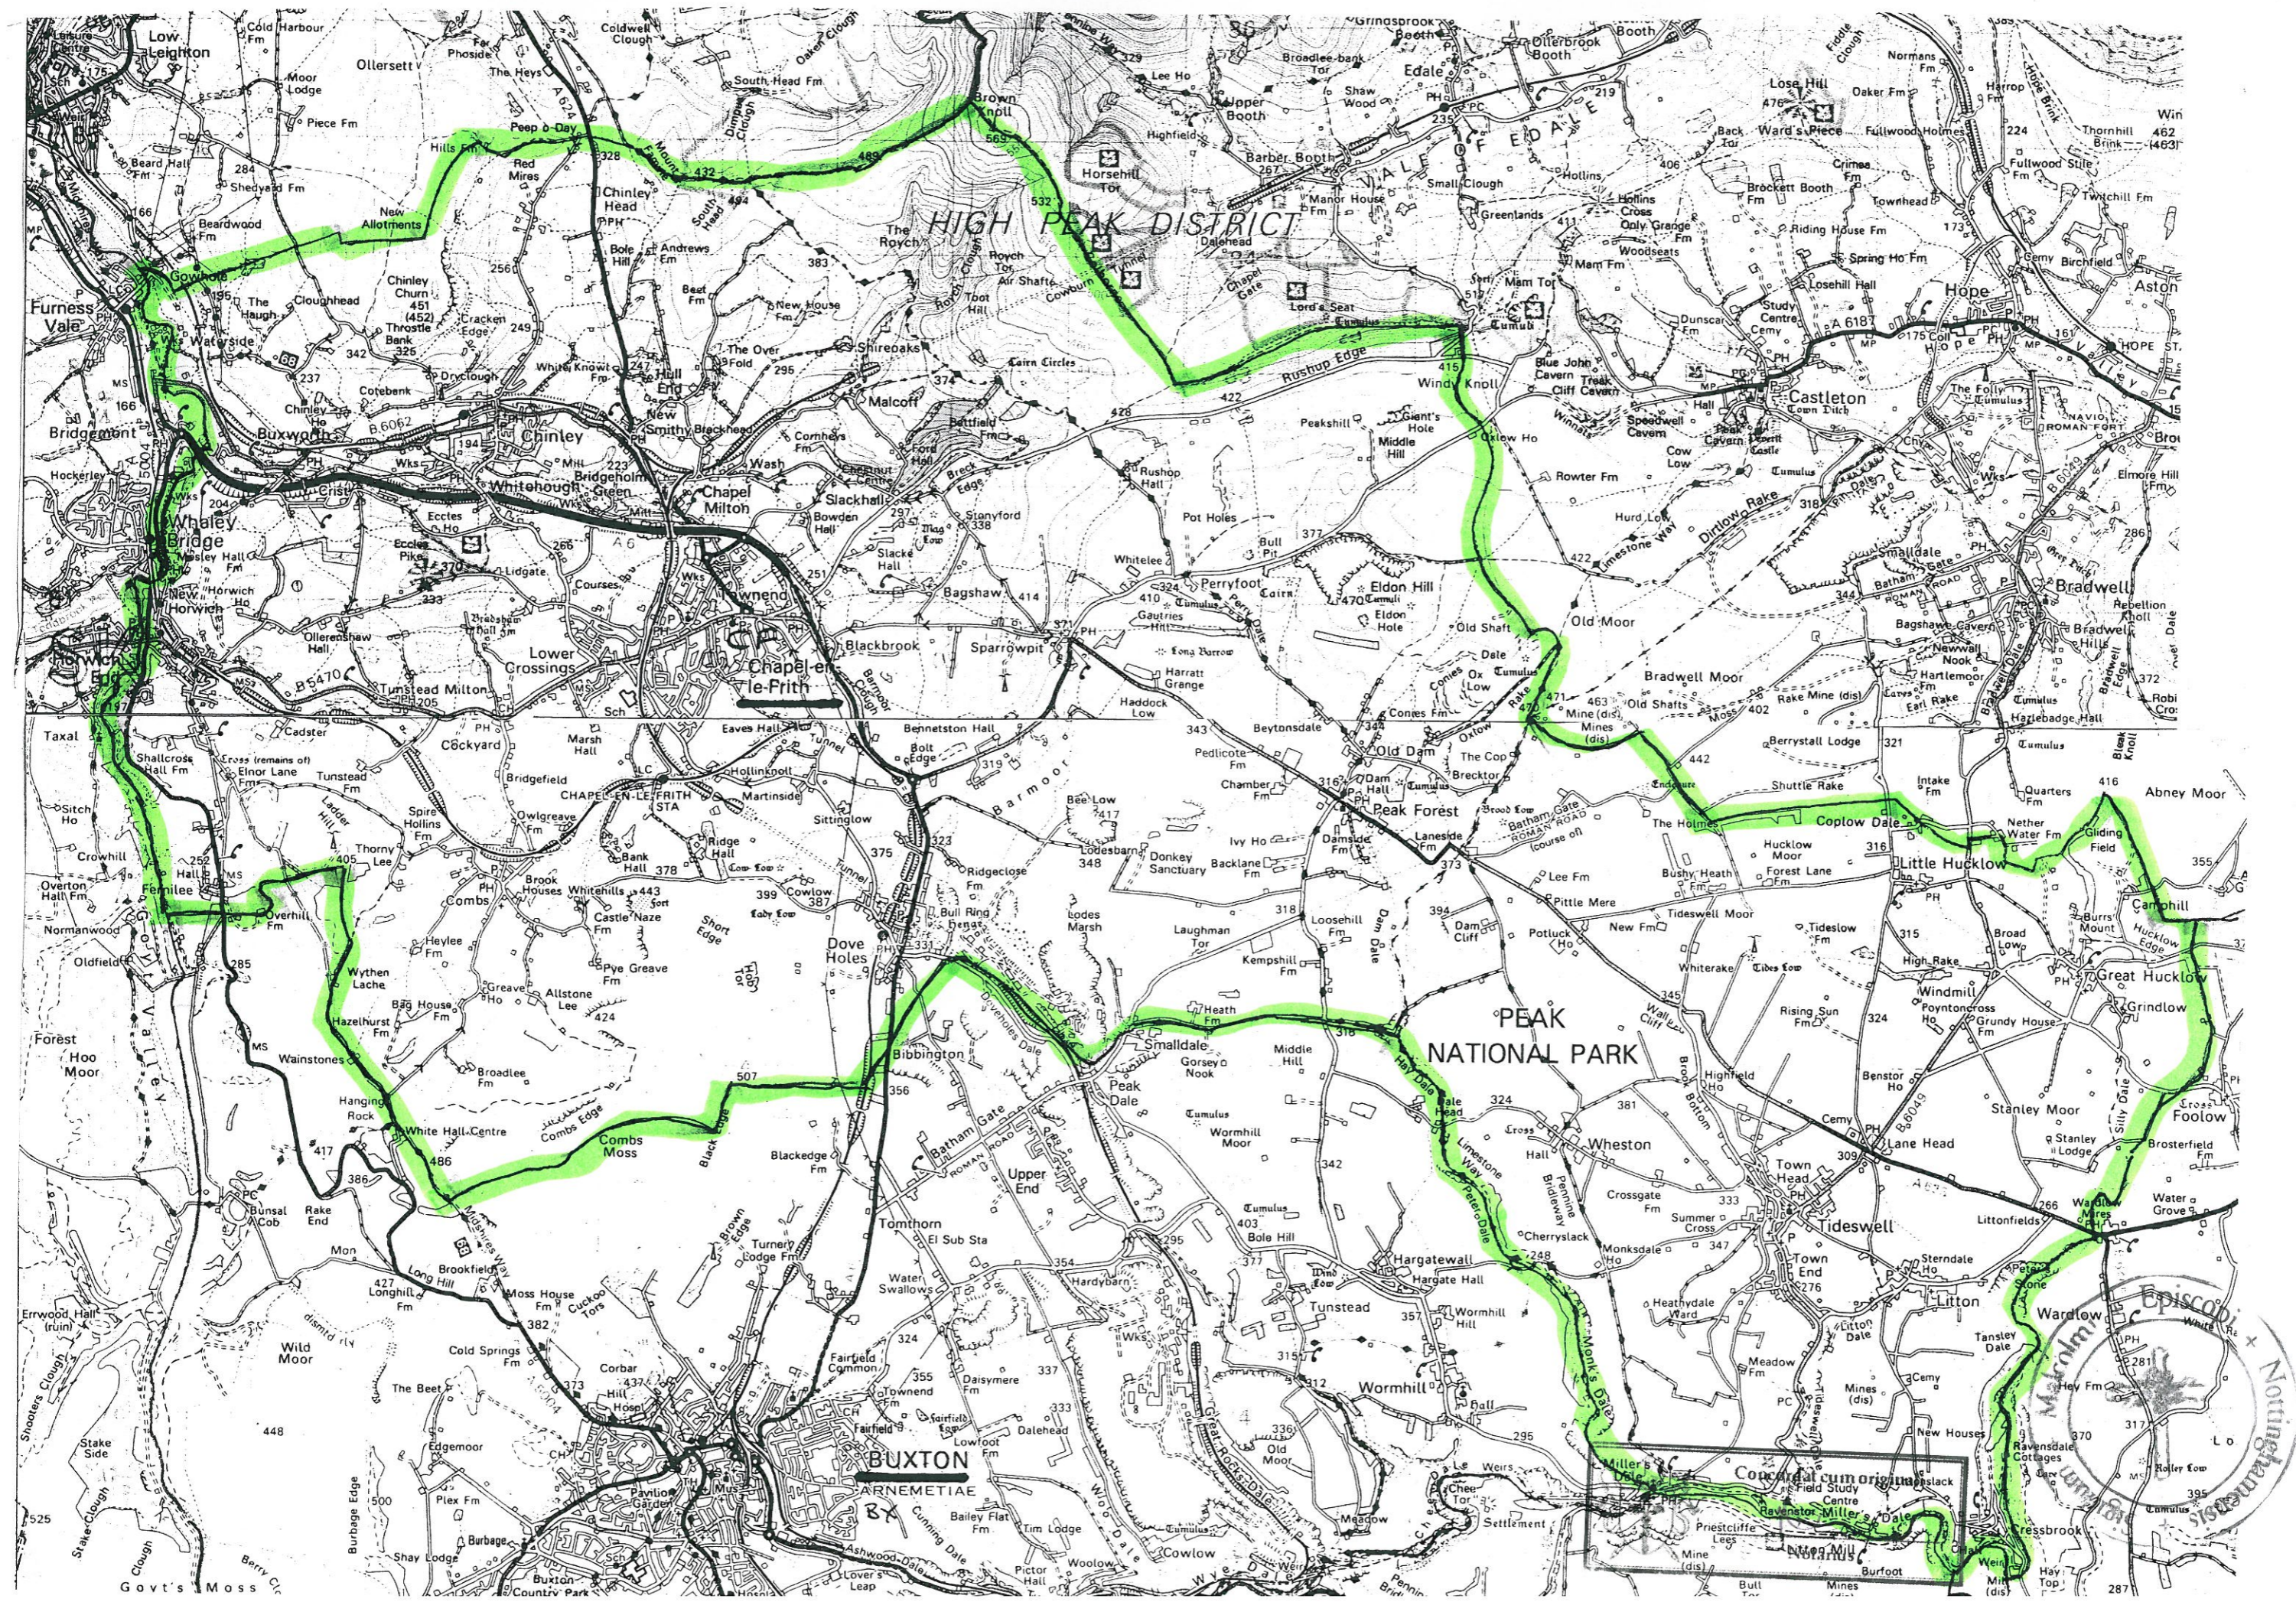

HADFIELD (ST CHARLES BORROMEO)

Concordat cum originali
Ne
Notarius

APCL-EN-LG-FRITH (ST JOHN FISHER & ST THOMAS MORE) WITH TIDESWELL (IMMACULATE HEART OF MARY)

LEICESTER - MERE ROAD (SACRED HEART & ST MARGARET MARY)