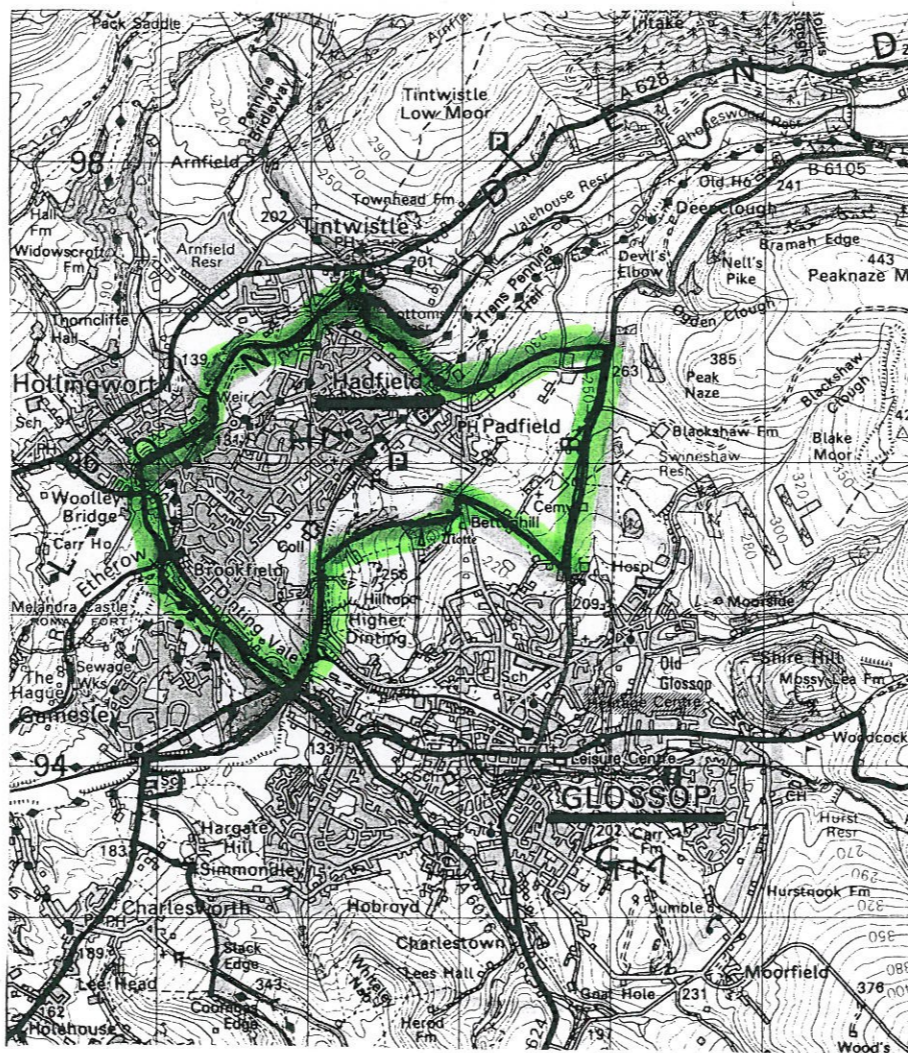

HADFIELD (ST CHARLES BORROMEO)

Concordat cum originali
Ne
Notarius

APCL-EN-LG-FRITH (ST JOHN FISHER & ST THOMAS MORE) WITH TIDESWELL (IMMACULATE HEART OF MARY)

LEICESTER - MERE ROAD (SACRED HEART & ST MARGARET MARY)